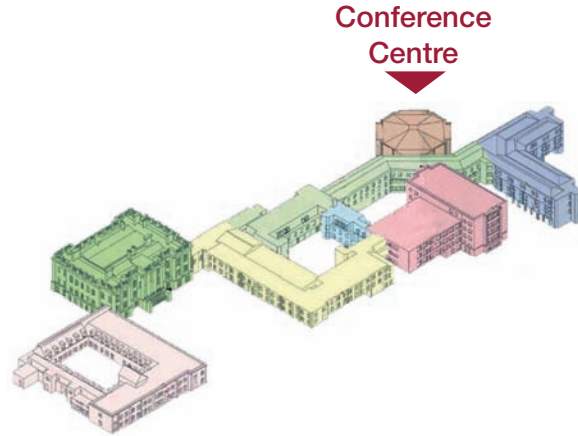

Main House floor plan

Heythrop Park Hotel

Meeting rooms

Shrewsbury Wing

▲
Shrewsbury Wing

	Theatre Style	Boardroom	Classroom	Cabaret	U-shape no desk	U-shape desk	Lunch/ Dinner	Dinner Dance	Reception
Kingham	20	18	16	16	16	16	16	-	-
Wychwood	20	22	16	16	20	20	16	-	-
Bloxham	20	22	16	16	20	20	16	-	-
Bodicote	60	40	24	24	40	40	24	-	-
Heyford	30	30	16	16	30	30	16	-	-
Rollright	20	20	16	16	20	20	16	-	-
Stonesfield	20	22	16	16	20	20	16	-	-
The Chapel	90	50	80	64	50	50	80	60	100
Syndicate Rooms x6	-	6	6	6	-	-	-	-	-

Shrewsbury Wing floor plan

Crowne Plaza

Brassey Wing

Ballroom and meeting room

	Theatre Style	Boardroom	Classroom	Cabaret	U-shape no desk	U-shape desk	Lunch/ Dinner	Dinner Dance	Reception
The Ballroom	450	100	240	280	250	200	360	320	500
Ballroom 1	250	50	120	140	130	100	180	160	250
Ballroom 2	100	25	60	70	60	50	90	80	125
Ballroom 3	100	25	60	70	60	50	90	80	125
Boardroom	-	-	12	-	-	-	12	-	-
Hanborough	100	36	50	64	50	50	80	60	100
Hanborough 1	50	18	25	32	25	25	40	-	50
Hanborough 2	50	18	25	32	25	25	40	-	50
Bartons	50	18	25	32	25	25	40	-	50
Stratford	100	36	50	64	50	50	80	60	100
Stratford 1	50	18	25	32	25	25	40	-	50
Stratford 2	50	18	25	32	25	25	40	-	50
Syndicate Rooms x6	8	8	8	8	6	6	8	-	-

Brassey Wing floor plan

Crowne Plaza

Conference Centre Conference Theatre

Conference Theatre

Add impact to your event at our purpose built dynamic conference theatre. Keep everyone's focus with tiered seating in an accessible semi circle. Make the stage your own using large sets for a big wow or smaller sets for a solo speaker. The control room keeps everything running smoothly without the need for technicians in the auditorium. Some AV equipment is included in the theatre hire with a wider range on request. Our AV technician will offer advice on the best set up and equipment for your event.