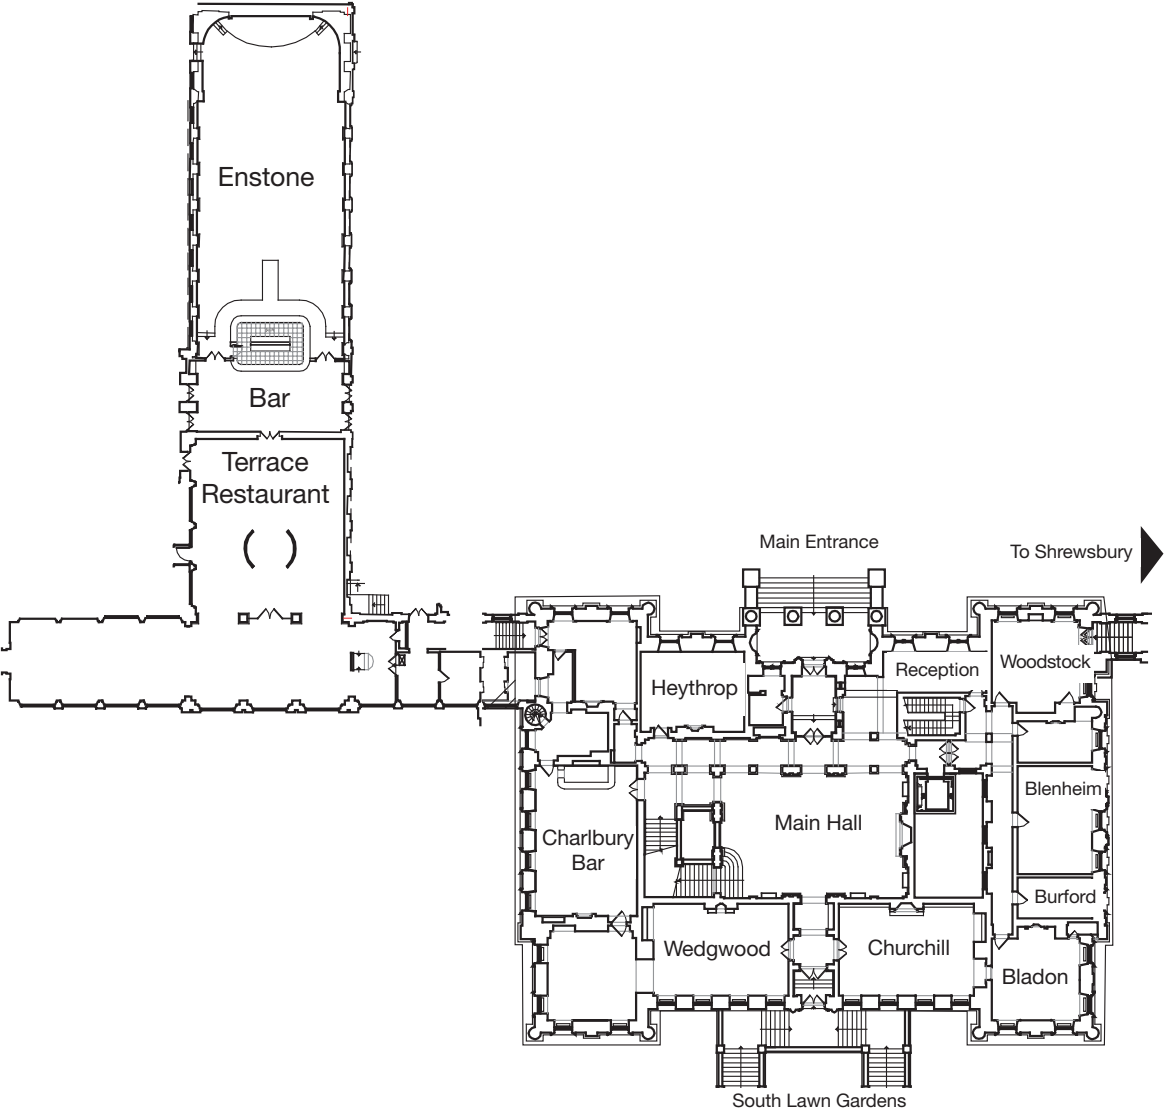

Heythrop Park Hotel

Meeting rooms

Main House

	Theatre Style	Boardroom	Classroom	Cabaret	U-shape no desk	U-shape desk	Lunch/ Dinner	Dinner Dance	Reception
Churchill	40	20	20	40	20	20	50	40	60
Heythrop	30	20	20	20	15	15	30	-	30
Blenheim	25	16	20	20	15	15	20	-	25
Bladon	15	12	12	12	10	10	12	-	15
Burford	-	6	6	6	-	-	-	-	-
Woodstock	-	6	6	6	-	-	-	-	-
Enstone	200	60	120	130	60	50	200	180	250

Main House floor plan

Heythrop Park Hotel

Meeting rooms

Shrewsbury Wing

▲
Shrewsbury Wing

	Theatre Style	Boardroom	Classroom	Cabaret	U-shape no desk	U-shape desk	Lunch/ Dinner	Dinner Dance	Reception
Kingham	20	18	16	16	16	16	16	-	-
Wychwood	20	22	16	16	20	20	16	-	-
Bloxham	20	22	16	16	20	20	16	-	-
Bodicote	60	40	24	24	40	40	24	-	-
Heyford	30	30	16	16	30	30	16	-	-
Rollright	20	20	16	16	20	20	16	-	-
Stonesfield	20	22	16	16	20	20	16	-	-
The Chapel	90	50	80	64	50	50	80	60	100
Syndicate Rooms x6	-	6	6	6	-	-	-	-	-

Shrewsbury Wing floor plan

Crowne Plaza

Brassey Wing

Ballroom and meeting room

	Theatre Style	Boardroom	Classroom	Cabaret	U-shape no desk	U-shape desk	Lunch/ Dinner	Dinner Dance	Reception
The Ballroom	450	100	240	280	250	200	360	320	500
Ballroom 1	250	50	120	140	130	100	180	160	250
Ballroom 2	100	25	60	70	60	50	90	80	125
Ballroom 3	100	25	60	70	60	50	90	80	125
Boardroom	-	-	12	-	-	-	12	-	-
Hanborough	100	36	50	64	50	50	80	60	100
Hanborough 1	50	18	25	32	25	25	40	-	50
Hanborough 2	50	18	25	32	25	25	40	-	50
Bartons	50	18	25	32	25	25	40	-	50
Stratford	100	36	50	64	50	50	80	60	100
Stratford 1	50	18	25	32	25	25	40	-	50
Stratford 2	50	18	25	32	25	25	40	-	50
Syndicate Rooms x6	8	8	8	8	6	6	8	-	-