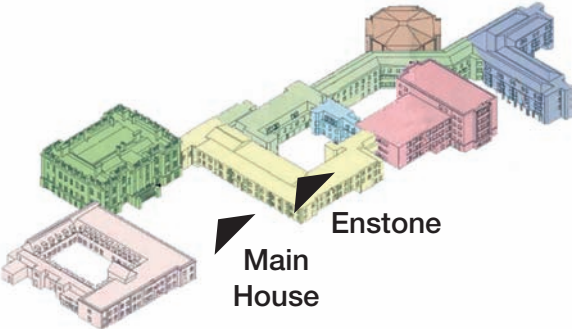

Heythrop Park Hotel

Meeting rooms

Main House

	Theatre Style	Boardroom	Classroom	Cabaret	U-shape no desk	U-shape desk	Lunch/ Dinner	Dinner Dance	Reception
Churchill	40	20	20	40	20	20	50	40	60
Heythrop	30	20	20	20	15	15	30	-	30
Blenheim	25	16	20	20	15	15	20	-	25
Bladon	15	12	12	12	10	10	12	-	15
Burford	-	6	6	6	-	-	-	-	-
Woodstock	-	6	6	6	-	-	-	-	-
Enstone	200	60	120	130	60	50	200	180	250

Main House floor plan

Heythrop Park Hotel

Meeting rooms

Shrewsbury Wing

▲
Shrewsbury Wing

	Theatre Style	Boardroom	Classroom	Cabaret	U-shape no desk	U-shape desk	Lunch/ Dinner	Dinner Dance	Reception
Kingham	20	18	16	16	16	16	16	-	-
Wychwood	20	22	16	16	20	20	16	-	-
Bloxham	20	22	16	16	20	20	16	-	-
Bodicote	60	40	24	24	40	40	24	-	-
Heyford	30	30	16	16	30	30	16	-	-
Rollright	20	20	16	16	20	20	16	-	-
Stonesfield	20	22	16	16	20	20	16	-	-
The Chapel	90	50	80	64	50	50	80	60	100
Syndicate Rooms x6	-	6	6	6	-	-	-	-	-