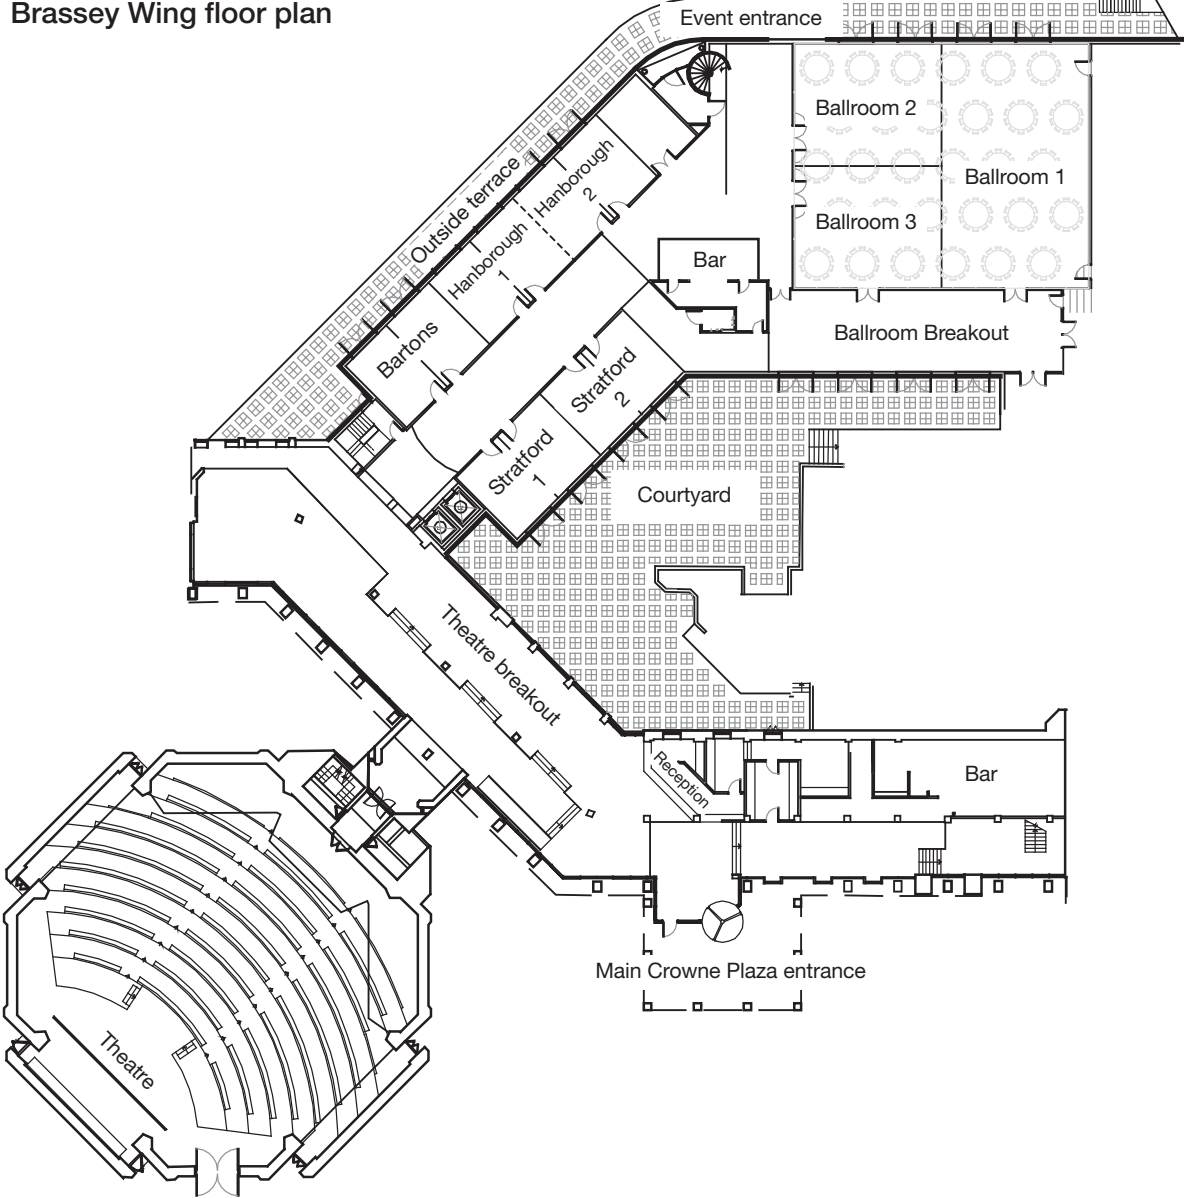

Main House floor plan

Heythrop Park Hotel

Meeting rooms

Shrewsbury Wing

▲
Shrewsbury Wing

	Theatre Style	Boardroom	Classroom	Cabaret	U-shape no desk	U-shape desk	Lunch/ Dinner	Dinner Dance	Reception
Kingham	20	18	16	16	16	16	16	-	-
Wychwood	20	22	16	16	20	20	16	-	-
Bloxham	20	22	16	16	20	20	16	-	-
Bodicote	60	40	24	24	40	40	24	-	-
Heyford	30	30	16	16	30	30	16	-	-
Rollright	20	20	16	16	20	20	16	-	-
Stonesfield	20	22	16	16	20	20	16	-	-
The Chapel	90	50	80	64	50	50	80	60	100
Syndicate Rooms x6	-	6	6	6	-	-	-	-	-

Shrewsbury Wing floor plan

Crowne Plaza

Brassey Wing

Ballroom and meeting room

	Theatre Style	Boardroom	Classroom	Cabaret	U-shape no desk	U-shape desk	Lunch/ Dinner	Dinner Dance	Reception
The Ballroom	450	100	240	280	250	200	360	320	500
Ballroom 1	250	50	120	140	130	100	180	160	250
Ballroom 2	100	25	60	70	60	50	90	80	125
Ballroom 3	100	25	60	70	60	50	90	80	125
Boardroom	-	-	12	-	-	-	12	-	-
Hanborough	100	36	50	64	50	50	80	60	100
Hanborough 1	50	18	25	32	25	25	40	-	50
Hanborough 2	50	18	25	32	25	25	40	-	50
Bartons	50	18	25	32	25	25	40	-	50
Stratford	100	36	50	64	50	50	80	60	100
Stratford 1	50	18	25	32	25	25	40	-	50
Stratford 2	50	18	25	32	25	25	40	-	50
Syndicate Rooms x6	8	8	8	8	6	6	8	-	-

Brassey Wing floor plan

Crowne Plaza

Conference Centre Conference Theatre

Conference Theatre

Add impact to your event at our purpose built dynamic conference theatre. Keep everyone's focus with tiered seating in an accessible semi circle. Make the stage your own using large sets for a big wow or smaller sets for a solo speaker. The control room keeps everything running smoothly without the need for technicians in the auditorium. Some AV equipment is included in the theatre hire with a wider range on request. Our AV technician will offer advice on the best set up and equipment for your event.