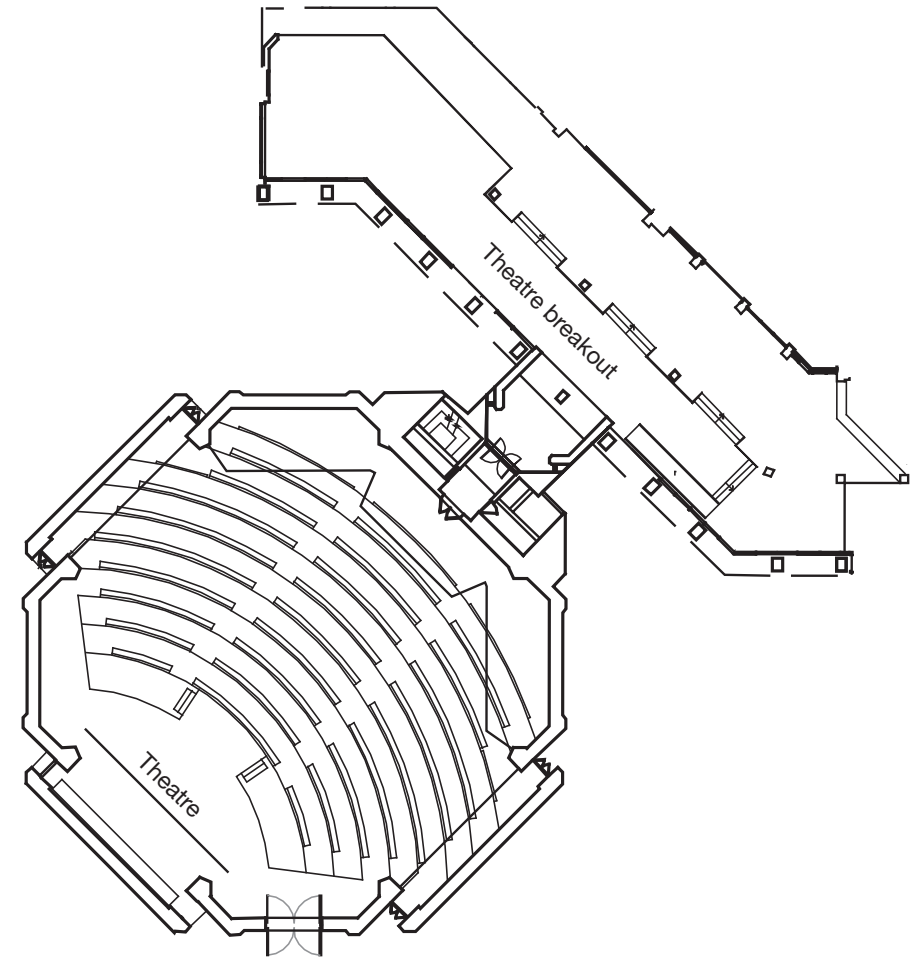

Main House floor plan

Heythrop Park Hotel

Meeting rooms

Shrewsbury Wing

▲
Shrewsbury Wing

	Theatre Style	Boardroom	Classroom	Cabaret	U-shape no desk	U-shape desk	Lunch/ Dinner	Dinner Dance	Reception
Kingham	20	18	16	16	16	16	16	-	-
Wychwood	20	22	16	16	20	20	16	-	-
Bloxham	20	22	16	16	20	20	16	-	-
Bodicote	60	40	24	24	40	40	24	-	-
Heyford	30	30	16	16	30	30	16	-	-
Rollright	20	20	16	16	20	20	16	-	-
Stonesfield	20	22	16	16	20	20	16	-	-
The Chapel	90	50	80	64	50	50	80	60	100
Syndicate Rooms x6	-	6	6	6	-	-	-	-	-

Shrewsbury Wing floor plan

Crowne Plaza

Brassey Wing

Ballroom and meeting room

	Theatre Style	Boardroom	Classroom	Cabaret	U-shape no desk	U-shape desk	Lunch/ Dinner	Dinner Dance	Reception
The Ballroom	450	100	240	280	250	200	360	320	500
Ballroom 1	250	50	120	140	130	100	180	160	250
Ballroom 2	100	25	60	70	60	50	90	80	125
Ballroom 3	100	25	60	70	60	50	90	80	125
Boardroom	-	-	12	-	-	-	12	-	-
Hanborough	100	36	50	64	50	50	80	60	100
Hanborough 1	50	18	25	32	25	25	40	-	50
Hanborough 2	50	18	25	32	25	25	40	-	50
Bartons	50	18	25	32	25	25	40	-	50
Stratford	100	36	50	64	50	50	80	60	100
Stratford 1	50	18	25	32	25	25	40	-	50
Stratford 2	50	18	25	32	25	25	40	-	50
Syndicate Rooms x6	8	8	8	8	6	6	8	-	-

Brassey Wing floor plan

Crowne Plaza

Conference Centre Conference Theatre

Conference Theatre

Add impact to your event at our purpose built dynamic conference theatre. Keep everyone's focus with tiered seating in an accessible semi circle. Make the stage your own using large sets for a big wow or smaller sets for a solo speaker. The control room keeps everything running smoothly without the need for technicians in the auditorium. Some AV equipment is included in the theatre hire with a wider range on request. Our AV technician will offer advice on the best set up and equipment for your event.

Conference Theatre floor plan

The Theatre

Theatre Style	Boardroom	Classroom	Cabaret	U-shape no desk	U-shape desk	Lunch/ Dinner	Dinner Dance	Reception
350	-	350	-	-	-	-	-	-