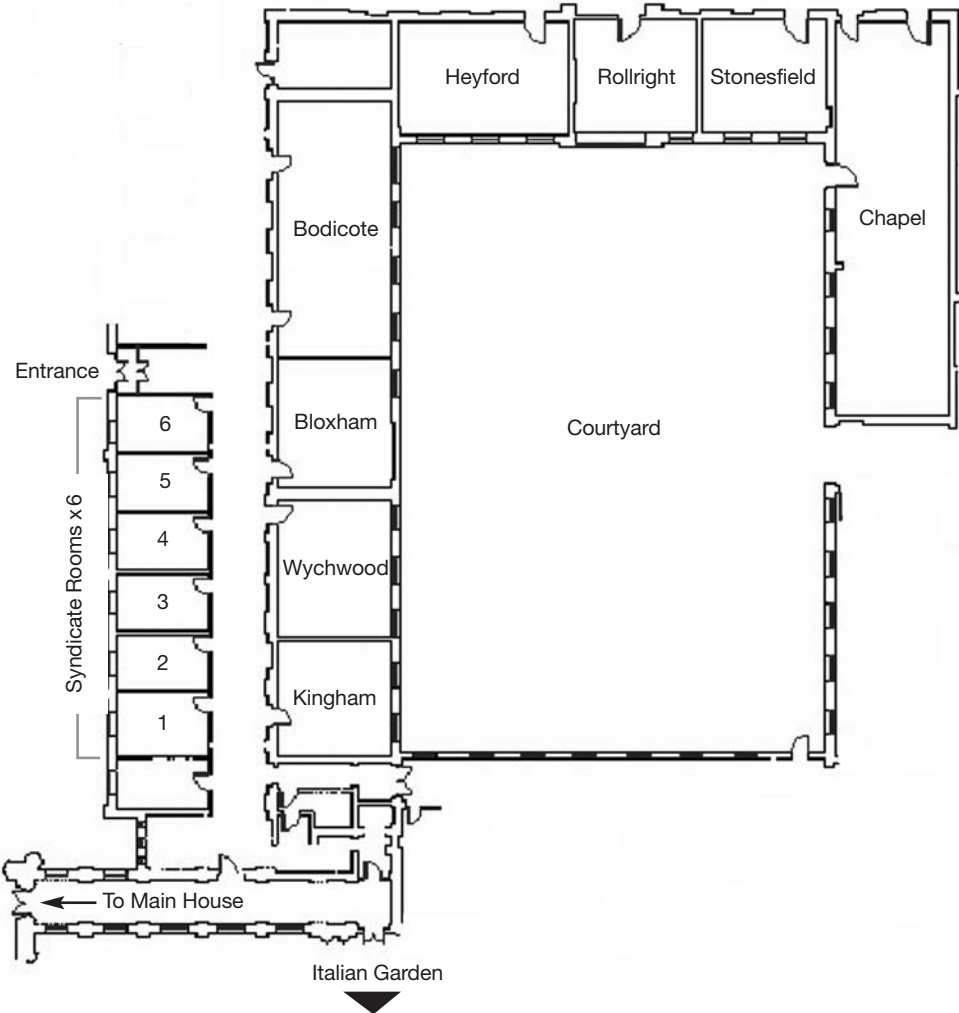

Heythrop Park Hotel

Meeting rooms

Main House

	Theatre Style	Boardroom	Classroom	Cabaret	U-shape no desk	U-shape desk	Lunch/ Dinner	Dinner Dance	Reception
Churchill	40	20	20	40	20	20	50	40	60
Heythrop	30	20	20	20	15	15	30	-	30
Blenheim	25	16	20	20	15	15	20	-	25
Bladon	15	12	12	12	10	10	12	-	15
Burford	-	6	6	6	-	-	-	-	-
Woodstock	-	6	6	6	-	-	-	-	-
Enstone	200	60	120	130	60	50	200	180	250

Main House floor plan

Heythrop Park Hotel

Meeting rooms

Shrewsbury Wing

▲
Shrewsbury Wing

	Theatre Style	Boardroom	Classroom	Cabaret	U-shape no desk	U-shape desk	Lunch/ Dinner	Dinner Dance	Reception
Kingham	20	18	16	16	16	16	16	-	-
Wychwood	20	22	16	16	20	20	16	-	-
Bloxham	20	22	16	16	20	20	16	-	-
Bodicote	60	40	24	24	40	40	24	-	-
Heyford	30	30	16	16	30	30	16	-	-
Rollright	20	20	16	16	20	20	16	-	-
Stonesfield	20	22	16	16	20	20	16	-	-
The Chapel	90	50	80	64	50	50	80	60	100
Syndicate Rooms x6	-	6	6	6	-	-	-	-	-

Shrewsbury Wing floor plan

Crowne Plaza

Brassey Wing

Ballroom and meeting room

	Theatre Style	Boardroom	Classroom	Cabaret	U-shape no desk	U-shape desk	Lunch/ Dinner	Dinner Dance	Reception
The Ballroom	450	100	240	280	250	200	360	320	500
Ballroom 1	250	50	120	140	130	100	180	160	250
Ballroom 2	100	25	60	70	60	50	90	80	125
Ballroom 3	100	25	60	70	60	50	90	80	125
Boardroom	-	-	12	-	-	-	12	-	-
Hanborough	100	36	50	64	50	50	80	60	100
Hanborough 1	50	18	25	32	25	25	40	-	50
Hanborough 2	50	18	25	32	25	25	40	-	50
Bartons	50	18	25	32	25	25	40	-	50
Stratford	100	36	50	64	50	50	80	60	100
Stratford 1	50	18	25	32	25	25	40	-	50
Stratford 2	50	18	25	32	25	25	40	-	50
Syndicate Rooms x6	8	8	8	8	6	6	8	-	-